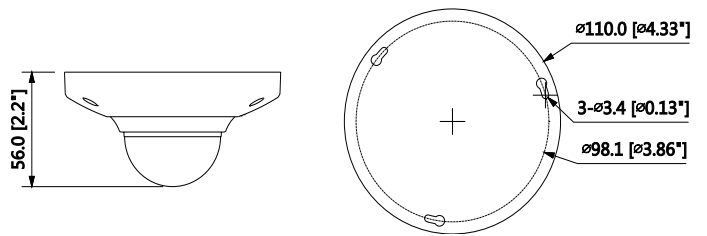

Dimensions (mm/inch)

Accessories

Optional: