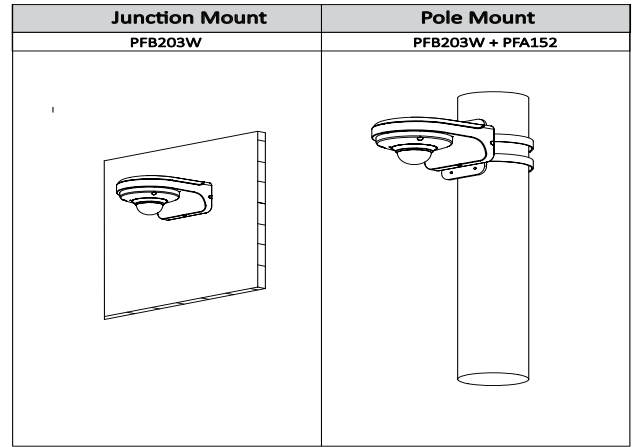

Environmental

Operating Conditions	-30° C ~ +60° C (-22° F ~ +140° F) / Less than 95% RH
Storage Conditions	-30° C ~ +60° C (-22° F ~ +140° F) / Less than 95% RH
Ingress Protection	IP66
Vandal Resistance	N/A

Construction

Casing	Metal
Dimensions	Φ110mm×56mm (4.33"×2.2")
Net Weight	0.38Kg (0.84lb)
Gross Weight	0.44Kg (0.97lb)

Ordering Information

Type	Part Number	Description
4MP camera	DH-IPC-HDB4431CP-AS-0360B	4MP Mini Dome Network Camera, PAL
	DH-IPC-HDB4431CN-AS-0360B	4MP Mini Dome Network Camera, NTSC
	IPC-HDB4431CP-AS-0360B	4MP Mini Dome Network Camera, PAL
	IPC-HDB4431CN-AS-0360B	4MP Mini Dome Network Camera, NTSC
	DH-IPC-HDB4431CP-AS-0280B	4MP Mini Dome Network Camera, PAL
	DH-IPC-HDB4431CP-AS-0280B	4MP Mini Dome Network Camera, NTSC
	IPC-HDB4431CP-AS-0280B	4MP Mini Dome Network Camera, PAL
	IPC-HDB4431CP-AS-0280B	4MP Mini Dome Network Camera, NTSC
Accessories (optional)	PFA152	Pole Mount
	PFB203W	Wall Mount