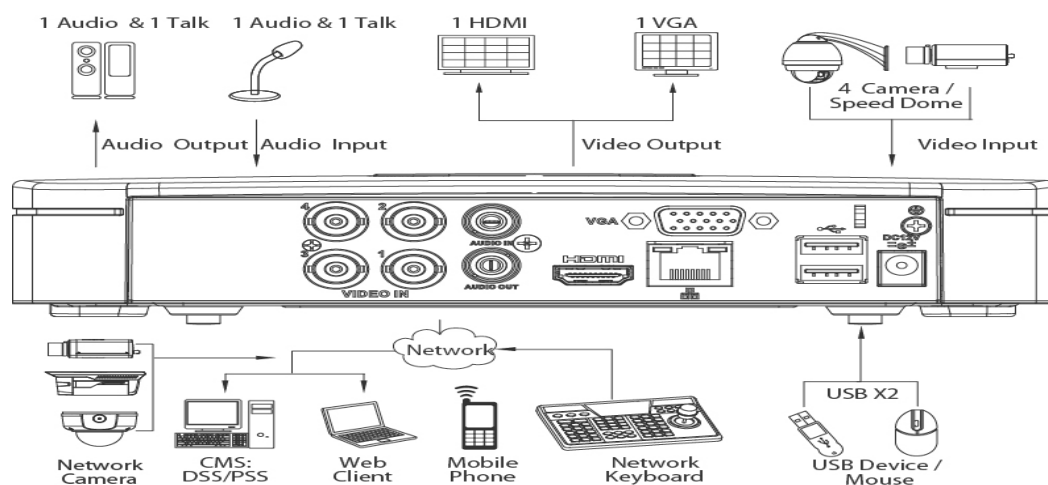

DH-HCVR5104/5108C-S3

Search Mode	Time/Date, MD & Exact search (accurate to second)
Playback Functions	Play, Pause, Stop, Rewind, Fast play, Slow play, Next file, Previous file, Next camera, Previous camera, Full screen, Repeat, Shuffle, Backup selection, Digital zoom
Backup Mode	USB Device/Internal SATA burner/Network
Network	
Ethernet	RJ-45 port (10/100M)
Network Functions	HTTP, IPv4/IPv6, TCP/IP, UPNP, RTSP, UDP, SMTP, NTP, DHCP, DNS, PPPOE, DDNS, FTP, IP Filter, SNMP, P2P
Max. User Access	128 users
Smart Phone	iPhone, iPad, Android, Windows Phone
Storage	
Internal HDD	1 SATA port, up to 6TB
Auxiliary Interface	
USB Interface	2 ports(2 Rear), USB2.0
General	
Power Supply	DC12V/2A
Power Consumption	10W(without HDD)
Working Environment	-10°C ~ +55°C / 10%~90%RH / 86~106kpa
Dimension(W×D×H)	Smart 1U, 205mm×205mm×40mm
Weight	0.5KG(without HDD)

System Connection

*Takes HCVR5104C-S3 as an example

Dahua Technology Co., Ltd.

1199' BinAn Road, Binjiang District, Hangzhou, China

Tel: +86-571-87688883

Fax: +86-571-87688815

Email: overseas@dahuatech.com

www.dahuatech.com

*Design and specifications are subject to change without notice.

© 2015 Dahua Technology Co., Ltd.