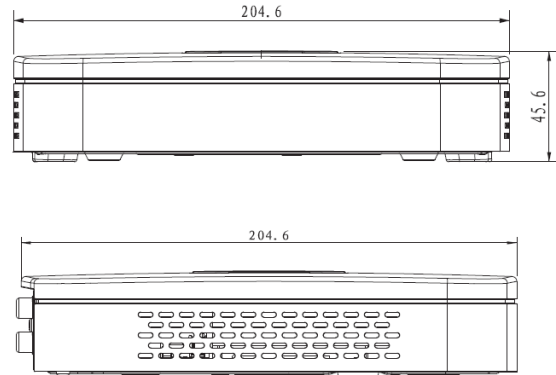

Construction

Dimensions(WxDxH)	Smart 1U, 204.6mm×204.6mm×45.6mm (8.1" x 8.1" x 1.8")
Net Weight	0.45kg (0.99 lb) (without HDD)
Gross Weight	1.5kg(3.31 lb)(without HDD)

Certifications

FCC	Coming soon
UL	Coming soon

Dimensions (mm)

Ordering Information

Type	Part Number	Description
4 Channel NVR	DHI-NVR2104-P-S2	4 Channel Smart 1U 4PoE Lite Network Video Recorder
Accessories	N/A	N/A