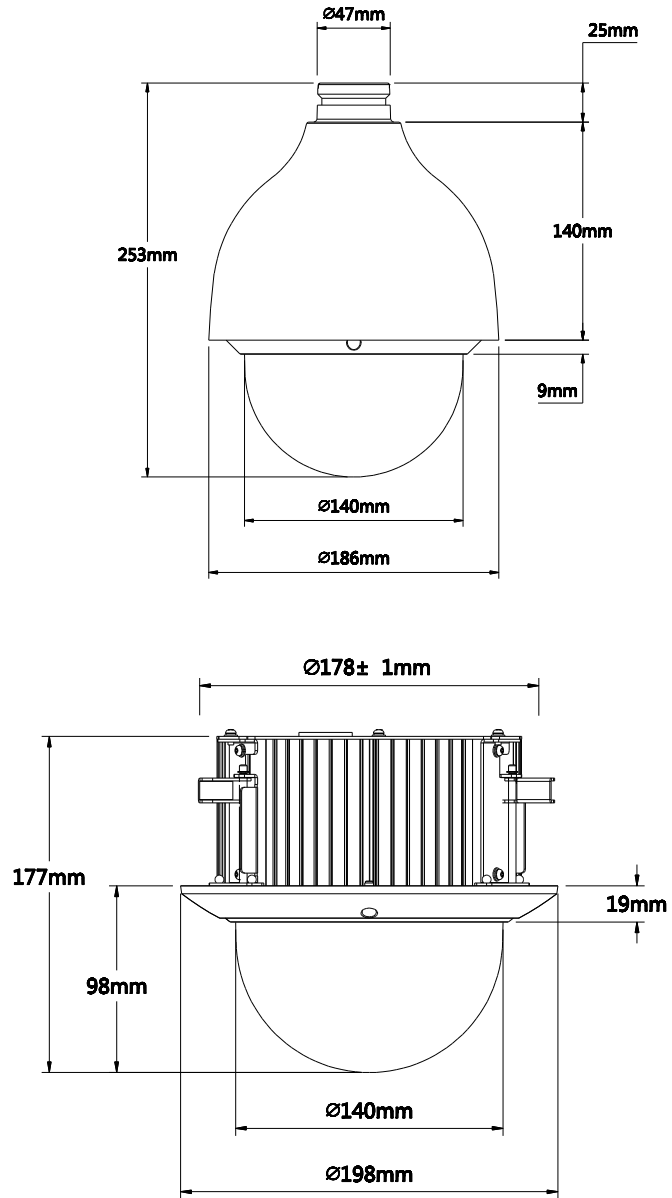

DH-SD50(52C)220T/230T-HN

Dimensions (mm)