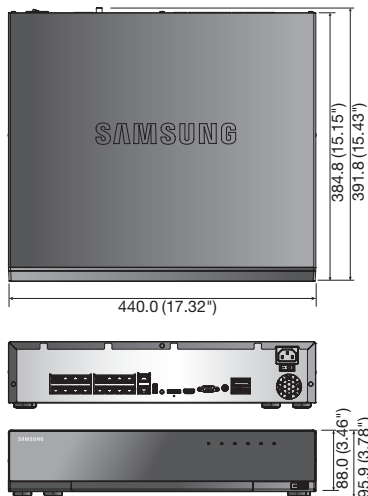

Dimensions

Unit : mm (inch)

SRN-1673S