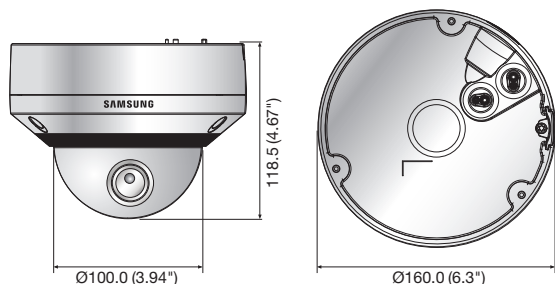

## Key Features

- Max. 2M (1920 x 1080) resolution
- 3 ~ 8.5mm (2.8x) motorized varifocal lens
- H.264, MJPEG dual codec, Multiple streaming
- WDR (120dB), Simple focus, Defog
- Audio / Face / Motion detection
- micro SD/SDHC/SDXC memory slot
- Multi-crop streaming, PoE, UPnP
- IR LED (12ea), IP66, IK10, Bi-directional audio support

## Dimensions

Unit : mm (inch)