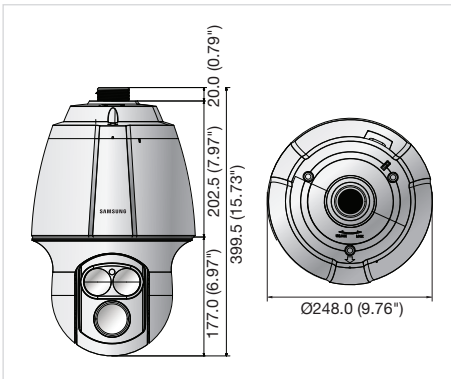

Dimensions

Unit : mm (inch)