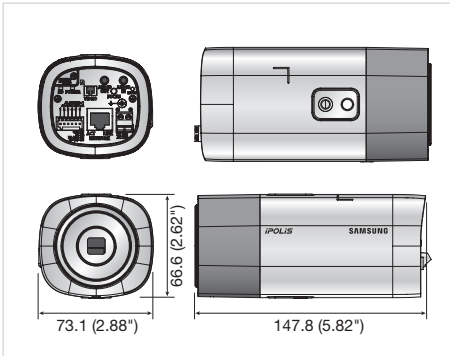

Dimensions

Unit : mm (inch)