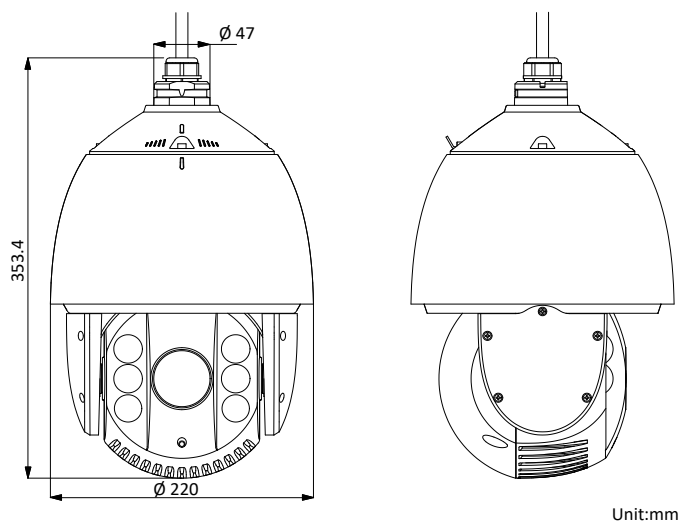

Protection Level	IP66 Standard, TVS 4000V Lightning Protection, Surge Protection and Voltage Transient Protection
Material	ADC 12, PC, PC+10%GF
Dimensions	Φ 220 mm × 353.4 mm (Φ 8.66" × 13.91")
Weight	Approx. 4.5 kg (9.92 lb)

Available Model

DS-2DE7232IW-AE, 24 VAC & Hi-PoE

Dimensions