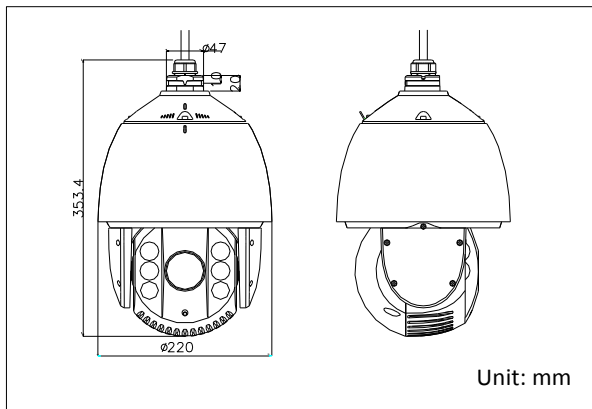

Dimensions

Unit: mm

Accessories

Distributed by