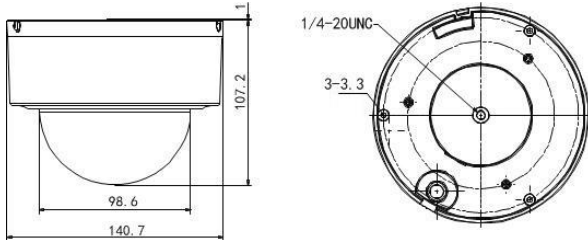

## Specifications

<b>Model</b>	<b>DS-2DE3204W-DE</b>
<b>Camera Module</b>	
Image Sensor	1/2.8" Progressive Scan CMOS
Min. Illumination	F1.6, AGC On : Color : 0.05 lux, B/W : 0.01 lux
Max. Image Resolution	1920(H) × 1080(V)
Focal Length	2.8~12mm, 4x
Digital Zoom	16X
Zoom Speed	Approx.1s(Wide~Tele)
Angle of View	105~33.5 degree (Wide~Tele)
Aperture Range	F1.6 ~F2.7
Focus Mode	Auto / Semiautomatic / Manual
DWDR	Support
Shutter Time	1/1~1/10,000s
AGC	Auto / Manual
White Balance	Auto / Manual /ATW/Indoor/Outdoor/Daylight lamp/Sodium lamp
Day & Night	IR Cut Filter
Privacy Mask	8 privacy masks programmable
Enhancement	3D DNR, HLC/BLC
<b>Pan and Tilt</b>	
Range	Pan: 0~350°; Tilt: 0°~90°
Speed	Pan Manual Speed: 0.1°~60°/s, Pan Preset Speed: 60°/s Tilt Manual Speed: 0.1°~50°/s, Tilt Preset Speed: 50°/s
Number of Preset	300
Patrol	8 patrols, up to 32 presets per patrol
Park Action	Preset/Patrol
Scheduled Task	Preset / Reboot / Patrol /Self test / Aux output
<b>Features</b>	
Detection	Intrusion detection, line crossing detection, audio exception detection, motion detection
ROI encoding	Support 4 areas with adjustable levels
<b>Alarm</b>	
Alarm I/O	1/1
Alarm Trigger	Tampering alarm, Network disconnect, IP address conflict, Storage exception
Alarm Action	Preset, Recording, Relay output, Upload center, Upload FTP, Email linkage

## Dimensions