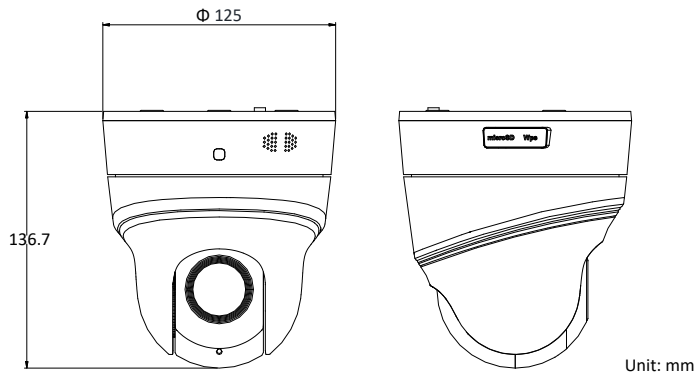

Order Model

DS-2DE2204IW-DE3/W, 12 VDC & PoE (802.3af, class3)

Dimensions