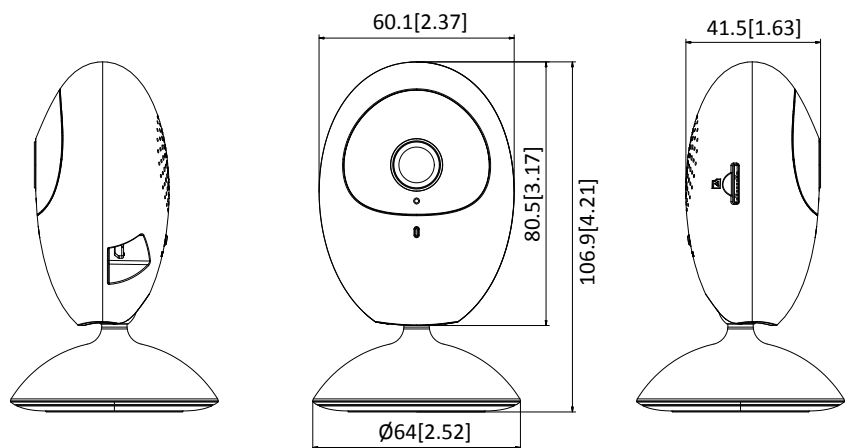

Wi-Fi	
Wireless Standards	IEEE802.11b, 802.11g, 802.11n
Frequency Range	2.4 GHz - 2.4835 GHz
Channel Bandwidth	20/40MHz Support
Protocols	802.11b: CCK, QPSK, BPSK, 802.11g/n: OFDM
Security	64/128-bit WEP, WPA/WPA2, WPA-PSK/WPA2-PSK, WPS
Transfer Rates	11b: 11Mbps, 11g: 54Mbps, 11n: up to 150Mbps
Wireless Range	50 meters (The performance varies based on actual environment)
General	
Operating Conditions	-10 °C to 40°C (14 °F to 104 °F), Humidity 95% or less (non-condensing)
Power Supply	DC 5V ± 15 %, micro USB interface
Current	Max. 0.9 A
Power Consumption	Max. 4.5W
IR Range	Up to 10 meters
Material	Plastic
Memory Card	DS-2CV2U01FD-IW: no memory card included DS-2CV2U01FD-IW/16G-T: includes a 16 GB memory card DS-2CV2U01FD-IW/32G-T: includes a 32 GB memory card DS-2CV2U01FD-IW/64G-T: includes a 64 GB memory card
Dimensions	Φ 64 × 106.9 mm (Φ 2.52" × 4.21")
Weight	115 g (0.25 lbs)

Ordering Models

DS-2CV2U01FD-IW, DS-2CV2U01FD-IW/16G-T, DS-2CV2U01FD-IW/32G-T, DS-2CV2U01FD-IW/64G-T

Dimensions

UNIT: mm [inch]