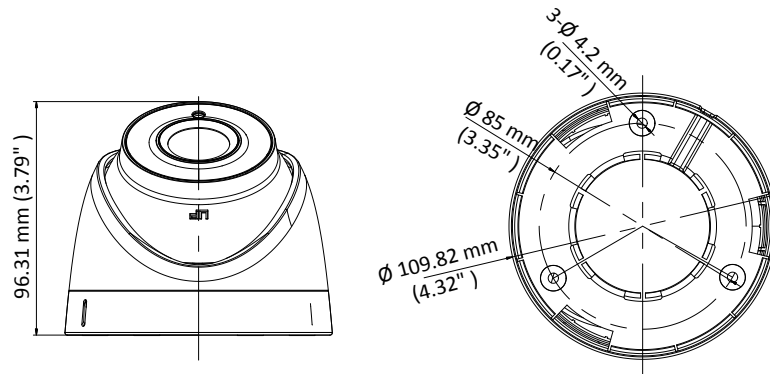

Order Models

DS-2CE78U8T-IT3

Dimension