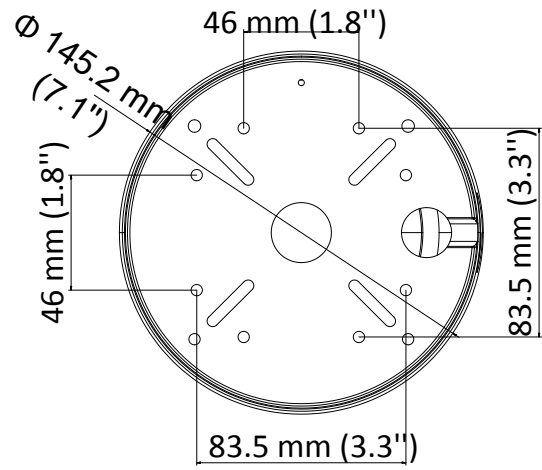

Order Model

DS-2CE56H0T-VPIT3ZE

Dimension