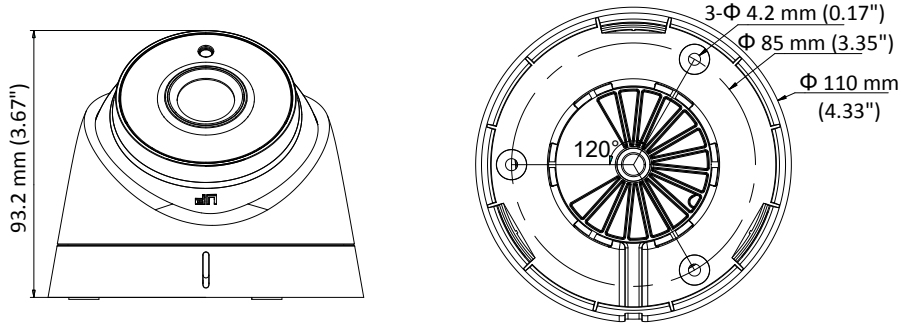

#### Key Features

- 2 MP high performance CMOS
- Ultra-Low Light
- 1920 × 1080 resolution
- 2.8 mm, 3.6 mm, 6 mm, 8 mm, 12 mm fixed focal lens
- 120 dB true WDR, 3D DNR
- EXIR 2.0, Smart IR, up to 40 m IR distance
- IP67
- Up the Coax (HIKVISION-C)

## Specification

<b>Camera</b>	
Image Sensor	2.0 megapixel progressive scan CMOS
Signal System	PAL/NTSC
Frame Rate	PAL: 1080p@25fps NTSC: 1080p@30fps
Resolution	1920 (H) × 1080 (V)
Min. illumination	Color: 0.005 Lux @ (F1.2, AGC ON), 0 Lux with IR
Shutter Time	PAL: 1/25 s to 1/50, 000 s NTSC: 1/30 s to 1/50, 000 s
Slow Shutter	Max.: 16 times
Lens	2.8 mm, 3.6 mm, 6 mm, 8 mm, 12 mm fixed focal lens
Horizontal Field of View	103.5° (2.8 mm), 82.6° (3.6 mm), 54.4° (6 mm), 38° (8 mm), 24.4° (12 mm)
Lens Mount	M12
Day & Night	IR cut filter
Angle Adjustment	Pan: 0° to 360°, Tilt: 0° to 75°, Rotate: 0° to 360°
Synchronization	Internal synchronization
WDR (Wide Dynamic Range)	> 120 dB
<b>Menu</b>	
AGC	Support
Day/Night Mode	Auto/Color/BW (Black and White)
White Balance	ATW/MANUAL
Privacy Mask	ON/OFF, 4 programmable privacy masks
Motion Detection	4 programmable motion areas
Backlight Compensation	WDR/BLC/OFF
3D DNR (Digital Noise Reduction)	Level 1 to 10
Language	English, Chinese
Functions	Brightness, Sharpness, Mirror, Smart IR
<b>Interface</b>	
Video Output	1 HD analog output
<b>General</b>	
Operating Conditions	-40 °C to 60 °C (-40 °F to 140 °F), humidity: 90% or less (non-condensation)
Power Supply	12 VDC ±25%
Power Consumption	Max. 3.6 W
Ingress Protection	IP67
Material	Metal & Plastic
IR Range	Up to 40 m
Communication	Up the coax, Protocol: HIKVISION-C (TVI output)
Dimensions	Φ 110 mm × 93.2 mm (Φ 4.33" × 3.67")
Weight	350 g (0.77 lb.)

## Dimension