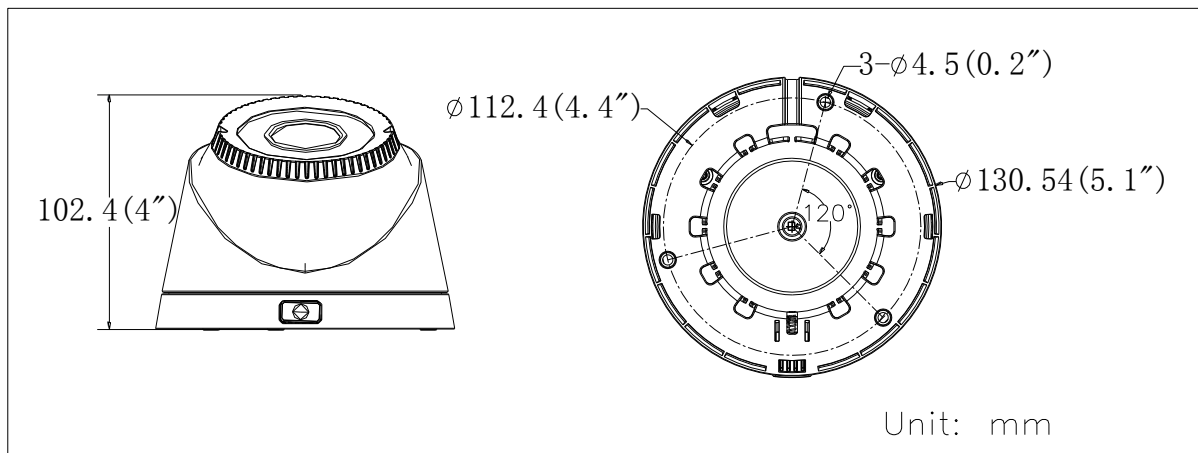

## Specifications

<b>Camera</b>	
Image Sensor	2MP CMOS Image Sensor
Signal System	PAL/NTSC
Effective Pixels	1984(H)*1105(V)
Min. illumination	0.01 Lux @ (F1.2,AGC ON),0 Lux with IR
Shutter Time	1/25(1/30)s to 1/50,000s
Lens	2.8 - 12 mm @ F1.4
	Angle of view: 105.2° - 32.8°
Lens Mount	φ14
Day & Night	ICR
Angle Adjustment	Pan: 0 - 360°, Tilt: 0 - 75°, Rotation: 0 - 360°
Synchronization	Internal synchronization
Video Frame Rate	1080p@25fps/1080p@30fps
HD Video Output	1 Analog HD output
S/N Ratio	> 62dB
<b>Menu</b>	
AGC	High/Medium/Low/Off
D/N Mode	Smart IR/Color/BW
White Balance	Auto/Manual
BLC (Backlight Compensation)	Support
DWDR (Digital Wide Dynamic Range)	Support
Language	English
Functions	Digital noise reduction, Mirror
<b>General</b>	
Operating Conditions	-40 °C – 60 °C (-40 °F – 140 °F), Humidity 90% or less (non-condensing)
Power Supply	12 VDC ± 15%
Power Consumption	Max. 4.5W
Protection Level	IP66
IR Range	Up to 40m
Communication	Up the coax, Protocol: HIKVISION-C(TVI output)
Dimensions	Φ130.54 × 102.4mm (Φ5.1" × 4")
Weight	410 g (0.90 lb)

## Dimensions