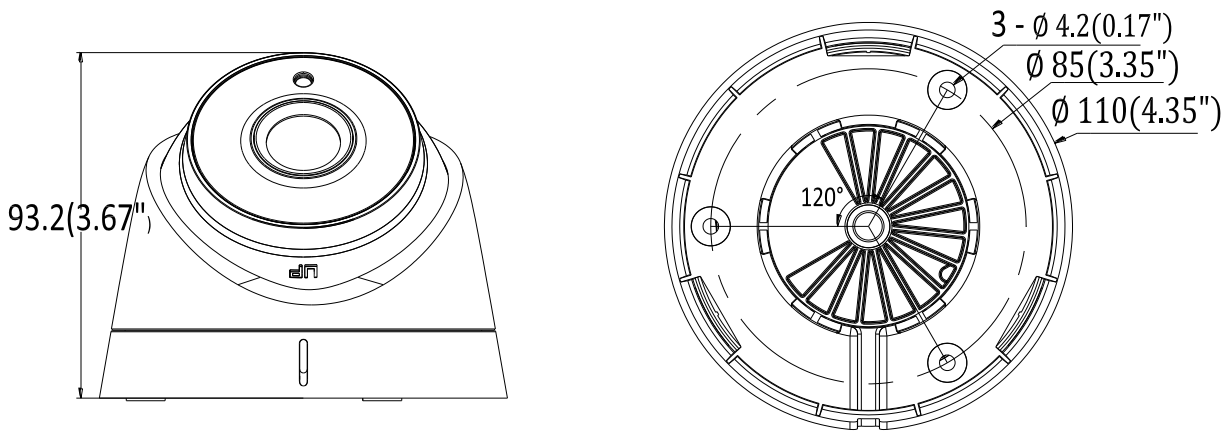

## Specifications

<b>Camera</b>	
Image Sensor	2MP CMOS Image Sensor
Signal System	PAL/NTSC
Effective Pixels	1984(H)*1105(V)
Min. illumination	0.01 Lux @ (F1.2,AGC ON),0 Lux with IR
Shutter Time	1/25(1/30)s to 1/50,000s
Lens	3.6mm (2.8mm, 6mm, 8mm, 12mm, 16mm optional)
	Angle of View: 105.8°(2.8mm), 84.3°(3.6mm), 55.4°(6mm), 38.7°(8mm), 24.8°(12mm), 19.2°(16mm)
Lens Mount	M12
Day & Night	ICR
Angle Adjustment	Pan: 0 - 360°, Tilt: 0 - 75°, Rotation: 0 - 360°
Synchronization	Internal synchronization
Video Frame Rate	1080p@25fps/1080p@30fps
HD Video Output	1 Analog HD output
S/N Ratio	> 62dB
<b>Menu</b>	
AGC	High/Medium/Low/Off
D/N Mode	Smart IR/Color/BW
White Balance	Auto/Manual
BLC (Backlight Compensation)	Support
DWDR (Digital Wide Dynamic Range)	Support
Language	English
Functions	Digital noise reduction, Mirror
<b>General</b>	
Operating Conditions	-40 °C – 60 °C (-40 °F – 140 °F), Humidity 90% or less (non-condensing)
Power Supply	12 VDC ± 15%
Power Consumption	Max. 4W
Protection Level	IP66
IR Range	Up to 40m
Communication	Up the coax, Protocol: HIKVISION-C(TVI output)
Dimensions	Φ110 × 93.2 mm(Φ4.33" × 3.67")
Weight	350 g

## Dimensions