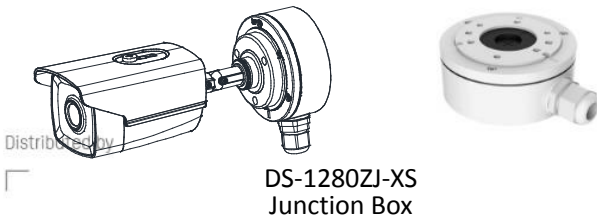

Accessory

Headquarters

No.555 Qianmo Road, Binjiang District,
Hangzhou 310051, China
T +86-571-8807-5998
overseasbusiness@hikvision.com

Hikvision USA
T +1-909-895-0400
sales.usa@hikvision.com

Hikvision Australia
T +61-2-8599-4233
salesau@hikvision.com

Hikvision India
T +91-22-28469900
sales@pramahikvision.com

Hikvision Canada
T +1-866-200-6690
sales.canada@hikvision.com

Hikvision Thailand
T +662-275-9949
sales.thailand@hikvision.com

Hikvision Europe
T +31-23-5542770
sales.eu@hikvision.com

Hikvision Italy
T +39-0438-6902
info.it@hikvision.com

Hikvision Brazil
T +55 11 3318-0050
Latam.support@hikvision.com

Hikvision Turkey
T +90 [216]521 7070- 7074
sales.tr@hikvision.com

Hikvision Malaysia
T +601-7652-2413
sales.my@hikvision.com

Hikvision UK & Ireland
T +01628-902140
sales.uk@hikvision.com

Hikvision South Africa
Tel: +27 (10) 0351172
sale.africa@hikvision.com

Hikvision France
T +33(0)1-85-330-450
info.fr@hikvision.com

Hikvision Kazakhstan
T +7-727-9730667
nikia.panfilov@hikvision.ru

Hikvision Vietnam
T +84-974270888
sales.vt@hikvision.com

Hikvision UAE
T +971-4-4432090
salesme@hikvision.com

Hikvision Singapore
T +65-6684-4718
sg@hikvision.com

Hikvision Spain
T +34-91-737-16-55
info.es@hikvision.com

Hikvision Tashkent
T +99-87-1238-9438
uzb@hikvision.ru

Hikvision Hong Kong
T +852-2151-1761
info.hk@hikvision.com

Hikvision Russia
T +7-495-669-67-99
saleru@hikvision.com

Hikvision Korea
T +82-(0)31-731-8817
sales.korea@hikvision.com

Hikvision Poland
T +48-22-460-01-50
info.pl@hikvision.com

Hikvision Indonesia
T +62-21-2933759
Sales.Indonesia@hikvision.com

Hikvision Colombia
sales.colombia@hikvision.com