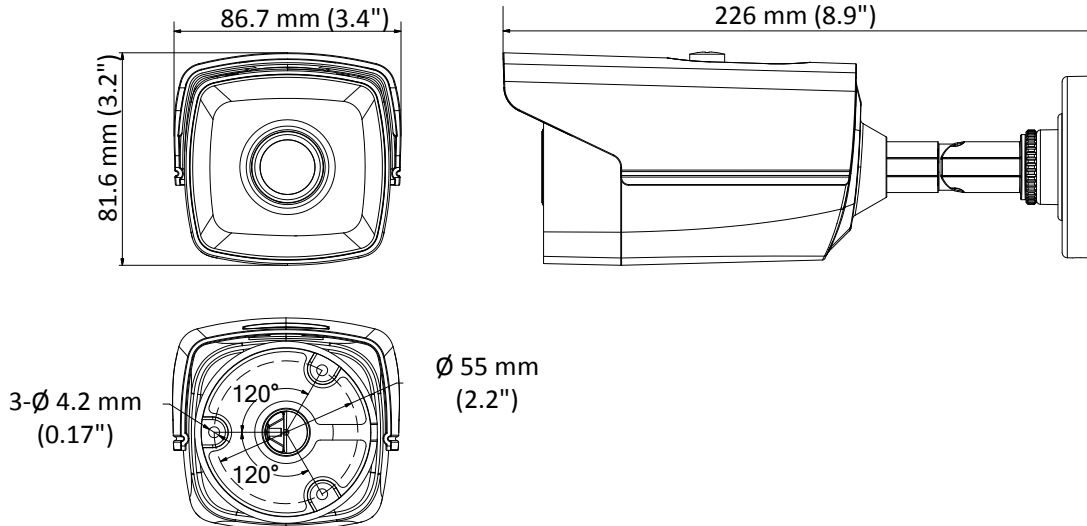

Order Model

DS-2CE16D8T-IT3E

Dimension