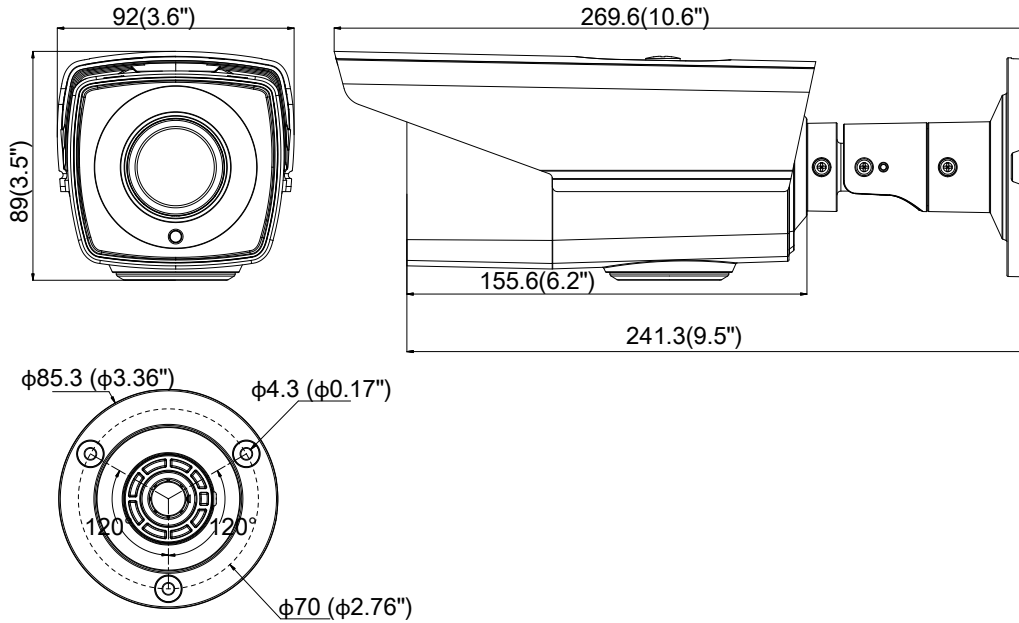

DS-2CE16D0T-VFIR3F HD 1080p IR Bullet Camera

Key Features

- 2 megapixel high performance CMOS
- Analog HD output, up to 1080p resolution
- Day/Night switch
- Smart IR
- Up to 40 m IR distance
- Switchable TVI/AHD/CVI/CVBS
- IP66

Specifications

Camera	
Image Sensor	2MP CMOS image sensor
Signal System	PAL/NTSC
Effective Pixels	1920 (H) × 1080 (V)
Min. illumination	0.01 Lux@(F1.2,AGC ON), 0 Lux with IR
Shutter Time	1/25 (1/30) s to 1/50,000 s
Lens	2.8 - 12 mm @ F1.4
	Angle of view: 102.25° - 32°
Lens Mount	Φ14
Day & Night	ICR
Angle Adjustment	Pan: 0° to 360°, Tilt: 0° to 90°, Rotation: 0° to 360°
Synchronization	Internal synchronization
Video Frame Rate	1080p@25fps/1080p@30fps
HD Video Output	1 analog HD output
S/N Ratio	>62 dB
General	
Operating Conditions	-40 °C to 60 °C (-40 °F to 140 °F), Humidity 90% or less (non-condensation)
Power Supply	12 VDC ± 15%
Power Consumption	Max. 4 W
Protection Level	IP66
IR Range	Up to 40 m
Dimensions	92mm×84.8mm×269.6mm (3.62"×3.34"×3.34")
Weight	Approx. 900g (1.98lb)

Order Model

DS-2CE16D0T-VFIR3F

Dimensions

Unit: mm

Accessories

DS-1275ZJ
Vertical Pole Mounting

DS-1280ZJ-S
Junction Box

DS-1H18
Video Balun