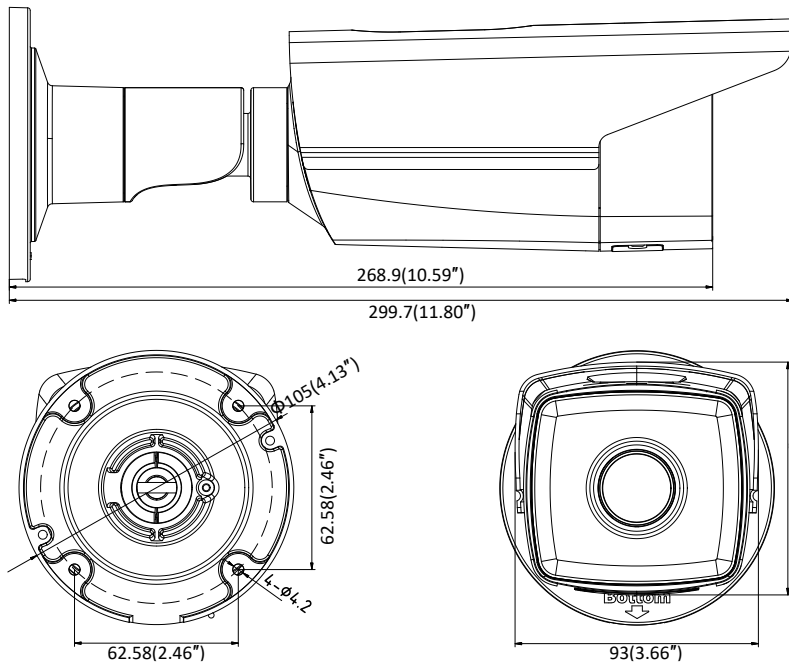

Dimension

Unit: mm

Accessory

Distributed by

DS-1260ZJ
Junction Box

HIKVISION®

Headquarters

No.555 Qianmo Road, Binjiang District,
Hangzhou 310051, China
T +86-571-8807-5998
overseasbusiness@hikvision.com

Hikvision USA
T +1-909-895-0400
sales.usa@hikvision.com

Hikvision Australia
T +61-2-8599-4233
salesau@hikvision.com

Hikvision India
T +91-22-28469900
sales@pramahikvision.com

Hikvision Canada
T +1-866-200-6690
sales.canada@hikvision.com

Hikvision Thailand
T +662-275-9949
sales.thailand@hikvision.com

Hikvision Europe
T +31-23-5542770
sales.eu@hikvision.com

Hikvision Italy
T +39-0438-6902
info.it@hikvision.com

Hikvision Brazil
T +55 11 3318-0050
Latam.support@hikvision.com

Hikvision Turkey
T +90 (216)521 7070- 7074
sales.tr@hikvision.com

Hikvision Malaysia
T +601-7652-2413
sales.my@hikvision.com

Hikvision UK & Ireland
T +01628-902140
sales.uk@hikvision.com

Hikvision South Africa
Tel: +27 (10) 0351172
sale.africa@hikvision.com

Hikvision France
T +33(0)1-85-330-450
info.fr@hikvision.com

Hikvision Kazakhstan
T +7-727-9730667
nikia.panfilov@hikvision.ru

Hikvision Vietnam
T +84-974270888
sales.vt@hikvision.com

Hikvision UAE
T +971-4-4432090
salesme@hikvision.com

Hikvision Singapore
T +65-6684-4718
sg@hikvision.com

Hikvision Spain
T +34-91-737-16-55
info.es@hikvision.com

Hikvision Tashkent
T +99-87-1238-9438
uzb@hikvision.ru

Hikvision Hong Kong
T +852-2151-1761
info.hk@hikvision.com
05058020181207

Hikvision Russia
T +7-495-669-67-99
saleru@hikvision.com

Hikvision Korea
T +82-(0)31-731-8817
sales.korea@hikvision.com

Hikvision Poland
T +48-22-460-01-50
info.pl@hikvision.com

Hikvision Indonesia
T +62-21-2933759
Sales.Indonesia@hikvision.com

Hikvision Colombia
sales.colombia@hikvision.com