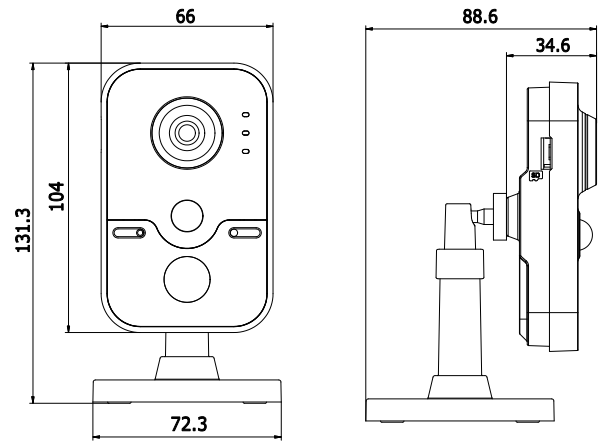

DS-2CD2442FWD-IW 4.0 MP WDR Network Cube Camera

Key Features

- Up to 4.0 megapixel high resolution
- Two video streams
- 2.8mm/2mm/4mm fixed lens
- 120 dB Wide Dynamic Range
- 3D Digital Noise Reduction
- Support on-board storage, up to 128GB
- Build-in microphone and speaker, support two-way audio
- 12 VDC & PoE (802.3af)
- Up to 10 m IR range
- Alarm I/O
- Support PIR (Passive Infrared Detection)
- Built-in Wi-Fi
- Mobile Monitoring via Hik-Connect

Reset	Yes
Wi-Fi	
Wireless Standards	IEEE802.11b, 802.11g, 802.11n
Frequency Range	2.4 GHz ~ 2.4835 GHz
Channel Bandwidth	20/40MHz Support
Protocols	802.11b: CCK, QPSK, BPSK, 802.11g/n: OFDM
Security	64/128-bit WEP, WPA/WPA2, WPA-PSK/WPA2-PSK, WPS
Transmit Output Power	11b: 17±1.5dBm @ 11Mbps 11g: 14±1.5dBm @ 54Mbps 11n: 12.5±1.5dBm
Reception Sensitivity	11b: -90dBm @ 11Mbps (Typical) 11g: -75dBm @ 54Mbps (Typical) 11n: -74dBm (Typical)
Transfer Rates	11b: 11Mbps, 11g: 54Mbps, 11n: up to 150Mbps
Wireless Range	50 meters (The performance varies based on actual environment)
General	
Operating Conditions	-10 °C – 40°C (14 °F – 104 °F), Humidity 95% or less (non-condensing)
Power Supply	12 VDC ± 25%, PoE (802.3af)
Power Consumption	Max. 5W
PIR	Angle: 90°, Range: 8m
IR Range	Approx. 10 meters
Dimensions	2.8mm, 4mm lens: 72.3 × 91.9 × 131.3mm (2.85" × 3.62" × 5.17") 2mm lens: 72.3 × 88.6 × 131.3mm (2.85" × 3.49" × 5.17")
Material	Plastic
Weight	Approx. 400g (0.88lbs)

Ordering Models

DS-2CD2442FWD-IW

Dimensions

Lens: 2.8mm, 4mm

Lens: 2mm

UNIT: mm

Distributed by

Headquarters