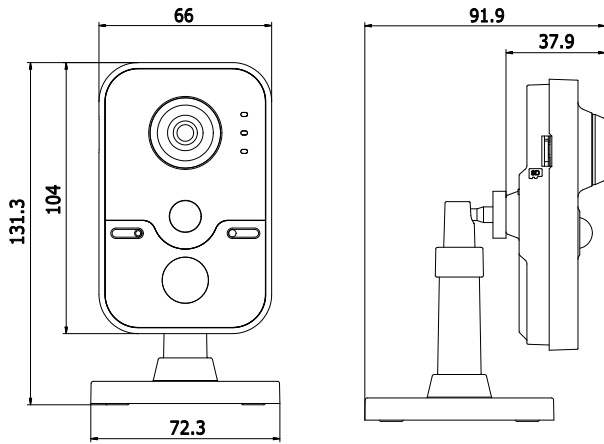

DS-2CD2442FWD-IW 4.0 MP WDR Network Cube Camera

Key Features

- Up to 4.0 megapixel high resolution
- Two video streams
- 2.8mm/2mm/4mm fixed lens
- 120 dB Wide Dynamic Range
- 3D Digital Noise Reduction
- Support on-board storage, up to 128GB
- Build-in microphone and speaker, support two-way audio
- 12 VDC & PoE (802.3af)
- Up to 10 m IR range
- Alarm I/O
- Support PIR (Passive Infrared Detection)
- Built-in Wi-Fi
- Mobile Monitoring via Hik-Connect

Ordering Models

DS-2CD2442FWD-IW

Dimensions

Lens: 2.8mm, 4mm

Lens: 2mm

UNIT: mm

Distributed by

Headquarters