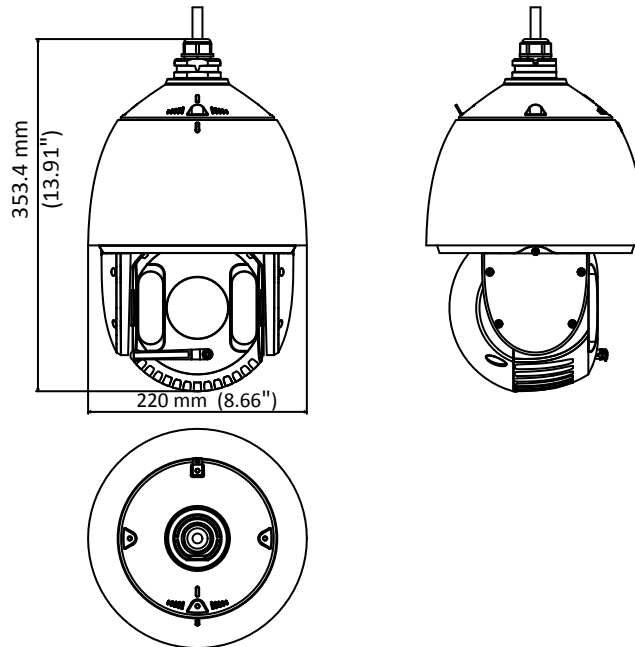

Order Model

DS-2AF7230TI-AW(B)

Dimensions