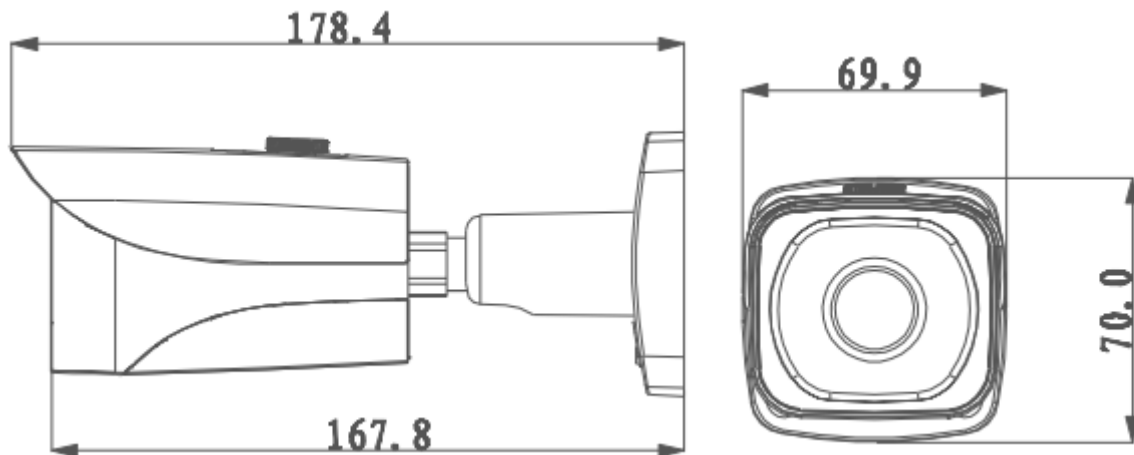

## Technical Specifications

<b>Model</b>	<b>DH-IPC-HFW4800E</b>	
<b>Camera</b>		
Image Sensor	1/2.3" 4K progressive scan CMOS	
Effective Pixels	3840(H)x2160(V)	
Scanning System	Progressive	
Electronic Shutter Speed	Auto/Manual, 1/3(4)~1/10000s	
Min. Illumination	0.1Lux/F1.6 (Color), 0Lux/F1.6(IR on)	
S/N Ratio	More than 50dB	
Video Output	N/A	
<b>Camera Features</b>		
Max. IR LEDs Length	30m	
Day/Night	Auto(ICR)/Color/B/W	
Backlight Compensation	BLC / HLC / DWDR	
White Balance	Auto/Manual	
Gain Control	Auto/Manual	
Noise Reduction	3D	
Privacy Masking	Up to 4 areas	
<b>Lens</b>		
Focal Length	4mm	
Max Aperture	F1.6	
Focus Control	Manual	
Angle of View	H:80°	
Lens Type	Fixed lens	
Mount Type	Board-in Type	
<b>Video</b>		
Compression	H.264/ MJPEG	
Resolution	4K(3840×2160)3M(2048×1536)/1080P(1920×1080) / 720P(1280×720) /D1(704×576/704×480) / CIF(352×288/352×240)	
Frame Rate	Main Stream	4K(1~7fps)/3M/1080P/ (1 ~ 25/30fps)
	Sub Stream	D1/CIF(1 ~ 25/30fps)
Bit Rate	H.264: 20K ~ 16Mbps	
<b>Audio</b>		
Compression	N/A	
Interface	N/A	
<b>Network</b>		
Ethernet	RJ-45 (10/100Base-T)	
Wi-Fi	N/A	
Protocol	IPv4/IPv6, HTTP, HTTPS, SSL, TCP/IP, UDP, UPnP, ICMP, IGMP, SNMP, RTSP, RTP, SMTP, NTP, DHCP, DNS, PPPOE, DDNS, FTP, IP Filter, QoS, Bonjour	
Compatibility	ONVIF,PSIA,CGI	
Max. User Access	20users	

## DH-IPC-HFW4800E

Smart Phone	iPhone, iPad, Android, Windows Phone
<b>Auxiliary Interface</b>	
Memory Slot	N/A
RS485	N/A
Alarm	N/A
PIR Sensor Range	N/A
<b>General</b>	
Power Supply	DC12V, PoE (802.3af)
Power Consumption	<7.5W
Working Environment	-30°C~+60°C, Less than 95% RH
Ingress Protection	IP66
Vandal Resistance	N/A
Dimensions	178.4mm×70mm×69.9mm
Weight	528g(683.4g with packaging)

## Dimensions (mm)