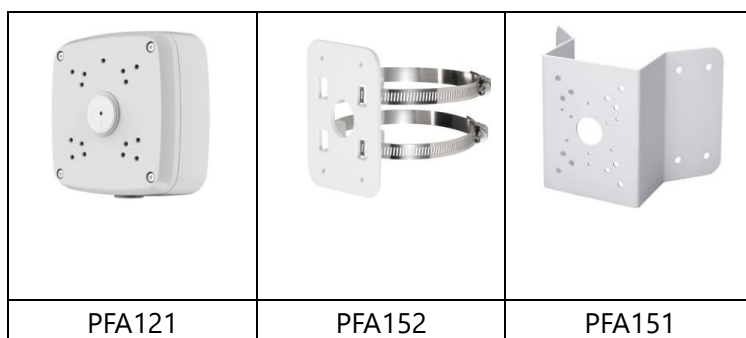

Dahua Technology Co., Ltd.

1199 BinAn Road, Binjiang District, Hangzhou, China

Tel: +86-571-87688883

Fax: +86-571-87688815

Email: overseas@dahuatech.com

www.dahuatech.com

*Design and specifications are subject to change without notice.

© 2014 Dahua Technology Co., Ltd.