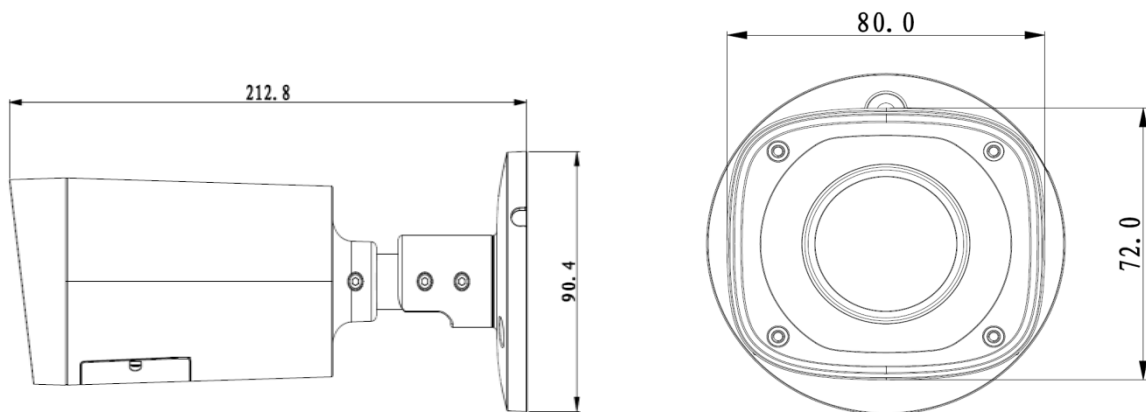

## DH-IPC-HFW2300R-Z/VF

Smart Phone	iPhone, iPad, Android, Windows Phone	
<b>Auxiliary Interface</b>		
Memory Slot	N/A	
RS485	N/A	
Alarm	N/A	
PIR Sensor Range	N/A	
<b>General</b>		
Power Supply	DC12V/PoE (802.3af)	
Power Consumption	Max 4.5W	Max 8.5W
Working Environment	-30°C~+60°C, Less than 95% RH	
Ingress Protection	IP66	
Vandal Resistance	N/A	
Dimensions	72mm×80mm×212.8mm	
Weight	0.65kg	

## Dimensions (mm)