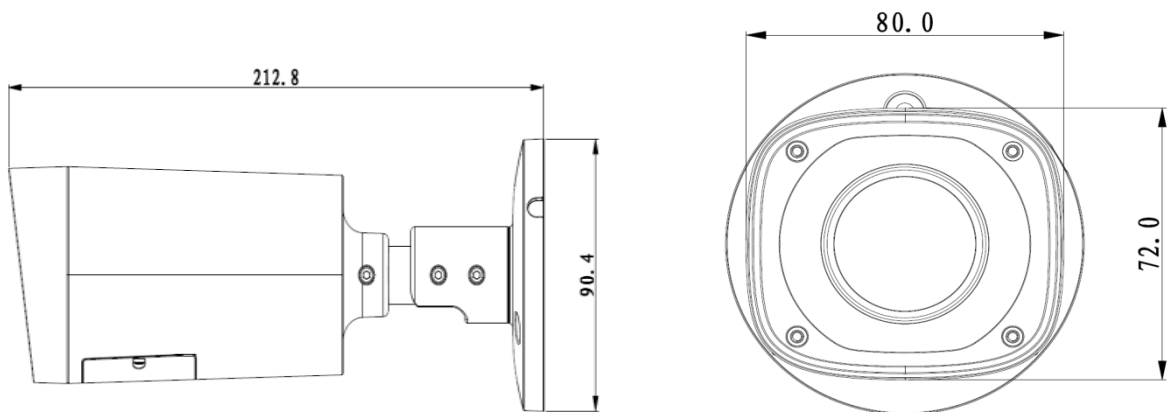

## Technical Specifications

Model	DH-IPC-HFW2100R-VF	DH-IPC-HFW2100R-Z
<b>Camera</b>		
Image Sensor	1/3" 1.3Megapixel progressive scan CMOS	
Effective Pixels	1280(H)x960(V)	
Scanning System	Progressive	
Electronic Shutter Speed	Auto/Manual, 1/3(4)~1/10000s	
Min. Illumination	0.01Lux/F1.4 (Color), 0Lux/F1.4(IR on)	
S/N Ratio	More than 55dB	
Video Output	N/A	
<b>Camera Features</b>		
Max. IR LEDs Length	30m	
Day/Night	Auto(ICR)/Color/B/W	
Backlight Compensation	BLC / HLC / DWDR	
White Balance	Auto/Manual	
Gain Control	Auto/Manual	
Noise Reduction	3D	
Privacy Masking	Up to 4 areas	
<b>Lens</b>		
Focal Length	2.8mm~12mm	2.8mm~12mm
Max Aperture	F1.4	F1.4
Focus Control	Manual	Auto
Angle of View	H: 92° ~ 28°	H: 92° ~ 28°
Lens Type	Manual/ Fixed Iris	Motorized/ Fixed Iris
Mount Type	Board-in Type	Board-in Type
<b>Video</b>		
Compression	H.264/ H.264H/ MJPEG	
Resolution	1.3M(1280×960)/720P(1280×720)/D1(704×576/704×480)/CIF(352×288/352×240)	
Frame Rate	Main Stream	1.3M (1 ~ 25/30fps)
	Sub Stream	D1/CIF(1 ~ 25/30fps)
Bit Rate	H.264H: 40 ~ 8192Kbps	
<b>Audio</b>		
Compression	N/A	
Interface	N/A	
<b>Network</b>		
Ethernet	RJ-45 (10/100Base-T)	
Wi-Fi	N/A	
Protocol	IPv4/IPv6, HTTP, HTTPS, SSL, TCP/IP, UDP, UPnP, ICMP, IGMP, SNMP, RTSP, RTP, SMTP, NTP, DHCP, DNS, PPPOE, DDNS, FTP, IP Filter, QoS, Bonjour	
Compatibility	ONVIF, CGI, PSIA	
Max. User Access	20 users	

## DH-IPC-HFW2100R-Z/VF

Smart Phone	iPhone, iPad, Android, Windows Phone	
<b>Auxiliary Interface</b>		
Memory Slot	N/A	
RS485	N/A	
Alarm	N/A	
PIR Sensor Range	N/A	
<b>General</b>		
Power Supply	DC12V,PoE (802.3af)	
Power Consumption	Max 4.5W	Max 8.5W
Working Environment	-30°C~+60°C, Less than 95% RH	
Ingress Protection	IP66	
Vandal Resistance	N/A	
Dimensions	72mm×80mm×212.8mm	
Weight	0.65kg	

## Dimensions (mm)