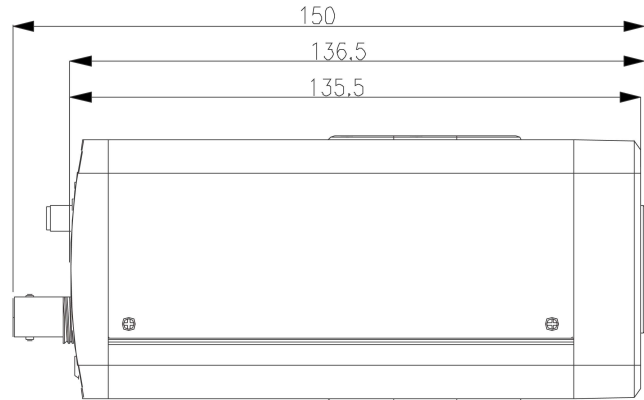

DH-IPC-HF5200

Technical Specifications

Model	IPC-HF5200	
Camera		
Image Sensor	1/2.8" 2Megapixel progressive scan Exmor CMOS	
Effective Pixels	1920(H)x1080(V)	
Scanning System	Progressive	
Electronic Shutter Speed	Auto/Manual,1/3(4)~1/10000s	
Min. Illumination	Color: 0. 1LUX/F1.2, B/W: 0.01LUX/F1.2	
S/N Ratio	More than 50dB	
Video Output	1 channel, BNC(1.0Vp-p, 75Ω)	
Camera Features		
Day/Night	Auto(ICR) / Color / B/W	
Backlight Compensation	BLC / HLC / DWDR	
White Balance	Auto	
Gain Control	Auto/Manual	
Noise Reduction	3D	
Privacy Masking	Up to 4 areas	
Lens		
Lens Type	C/CS	
Video		
Compression	H.264 / MJPEG	
Resolution	1080P(1920×1080)/720P(1280×720)/D1(704×576/704×480)/CIF(352×288 /352×240)	
Frame Rate	Main Stream	1080P/720P(1 ~ 25/30fps)
	Sub Stream	D1/CIF(1 ~ 25/30fps)
Bit Rate	H.264: 32K ~ 8192Kbps	
Audio		
Compression	G.711a / G.711u/ PCM	
Interface	1/1 channel In/Out	
Network		
Ethernet	RJ-45 (10/100Base-T)	
Protocol	IPv4/IPv6, HTTP, HTTPS, SSL, TCP/IP, UDP, UPnP, ICMP, IGMP, SNMP, RTSP, RTP, SMTP, NTP, DHCP, DNS, PPPOE, DDNS, FTP, IP Filter, QoS, Bonjour	
ONVIF	ONVIF Profile S	
Max. User Access	10 users	
Smart Phone	iPhone, iPad, Android, Windows Phone	
Auxiliary Interface		
Memory Slot	Micro SD, Max 64GB	
RS485	1	
Alarm	1/1 channel In/Out	
General		
Power Supply	DC12V/AC24V, PoE(802.3af)	

DH-IPC-HF5200

Power Consumption	<4W
Working Environment	-10°C~+60°C, ≤90%
Dimensions(W× D × H)	70mm × 63.2mm×149.5mm
Weight	0.65g

Dimensions (mm)

Accessories (optional)

Dahua Technology Co., Ltd.

1187 BinAn Road, Binjiang District, Hangzhou, China