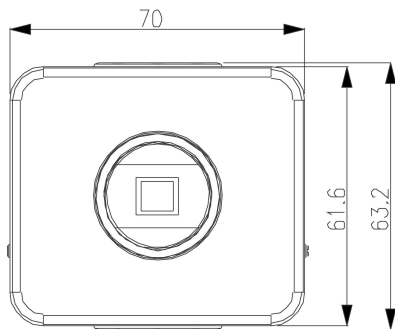

DH-IPC-HF5200

Technical Specifications

Model	IPC-HF5200	
Camera		
Image Sensor	1/2.8" 2Megapixel progressive scan Exmor CMOS	
Effective Pixels	1920(H)x1080(V)	
Scanning System	Progressive	
Electronic Shutter Speed	Auto/Manual,1/3(4)~1/10000s	
Min. Illumination	Color: 0. 1LUX/F1.2, B/W: 0.01LUX/F1.2	
S/N Ratio	More than 50dB	
Video Output	1 channel, BNC(1.0Vp-p, 75Ω)	
Camera Features		
Day/Night	Auto(ICR) / Color / B/W	
Backlight Compensation	BLC / HLC / DWDR	
White Balance	Auto	
Gain Control	Auto/Manual	
Noise Reduction	3D	
Privacy Masking	Up to 4 areas	
Lens		
Lens Type	C/CS	
Video		
Compression	H.264 / MJPEG	
Resolution	1080P(1920×1080)/720P(1280×720)/D1(704×576/704×480)/CIF(352×288 /352×240)	
Frame Rate	Main Stream	1080P/720P(1 ~ 25/30fps)
	Sub Stream	D1/CIF(1 ~ 25/30fps)
Bit Rate	H.264: 32K ~ 8192Kbps	
Audio		
Compression	G.711a / G.711u/ PCM	
Interface	1/1 channel In/Out	
Network		
Ethernet	RJ-45 (10/100Base-T)	
Protocol	IPv4/IPv6, HTTP, HTTPS, SSL, TCP/IP, UDP, UPnP, ICMP, IGMP, SNMP, RTSP, RTP, SMTP, NTP, DHCP, DNS, PPPOE, DDNS, FTP, IP Filter, QoS, Bonjour	
ONVIF	ONVIF Profile S	
Max. User Access	10 users	
Smart Phone	iPhone, iPad, Android, Windows Phone	
Auxiliary Interface		
Memory Slot	Micro SD, Max 64GB	
RS485	1	
Alarm	1/1 channel In/Out	
General		
Power Supply	DC12V/AC24V, PoE(802.3af)	

DH-IPC-HF5200

Power Consumption	<4W
Working Environment	-10°C~+60°C, ≤90%
Dimensions(W× D × H)	70mm × 63.2mm×149.5mm
Weight	0.65g

Dimensions (mm)

Accessories (optional)

Dahua Technology Co., Ltd.

1187 BinAn Road, Binjiang District, Hangzhou, China