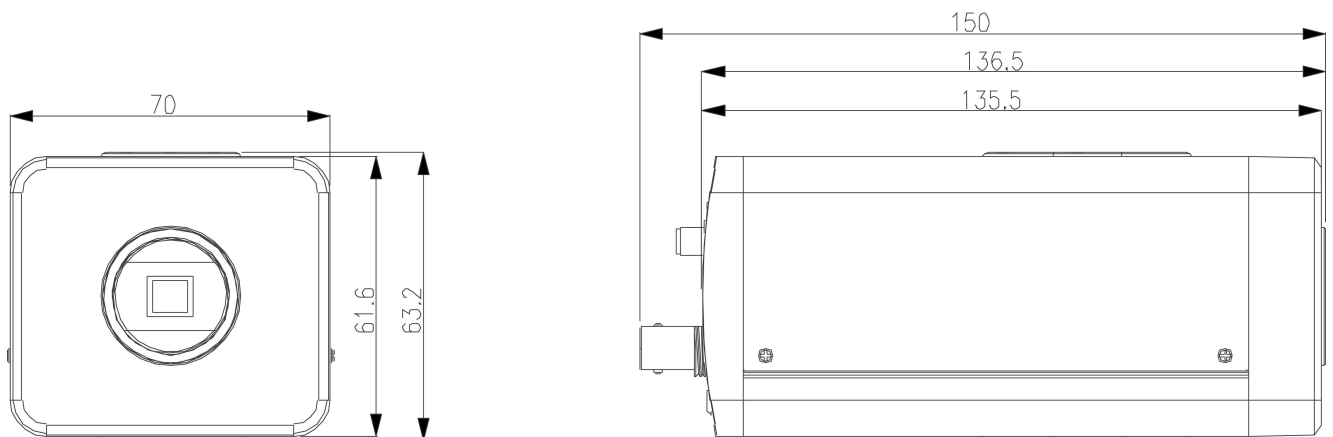

DH-IPC-HF3300

Alarm	1/1 channel In/Out			
General				
Power Supply	DC12V/AC24V, PoE(802.3af)	DC12V/AC24V	DC12V/AC24, PoE(802.3af)	DC12V/AC24V
Power Consumption	<6W			
Working Environment	-10°C~+60°C, 10%~90%			
Dimensions(W×D×H)	70mm×149.5mm×63.2mm			
Weight	650g			

Dimensions (mm)

Dahua Technology Co., Ltd.

1187 BinAn Road, Binjiang District, Hangzhou, China

Tel: +86-571-87688883

Fax: +86-571-87688815

Email:overseas@dahuatech.com

www.dahuatech.com

*Design and specifications are subject to change without notice.

© 2012 Dahua Technology Co., Ltd.