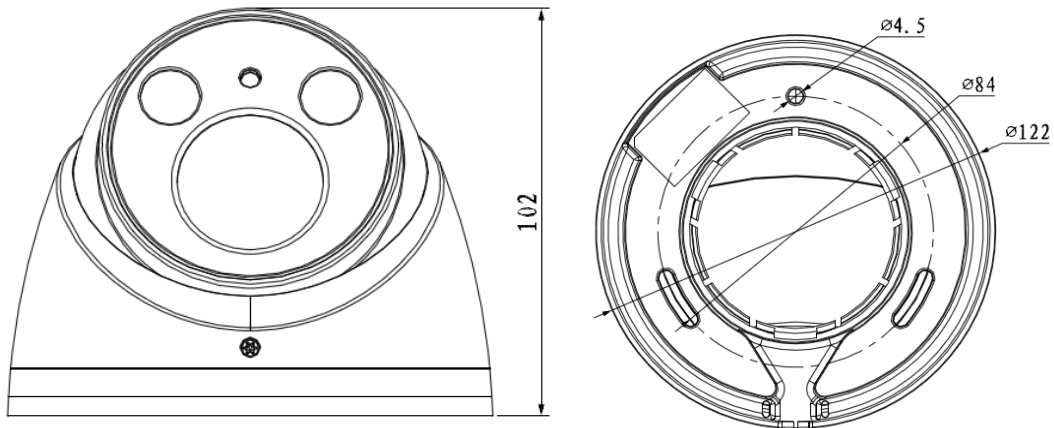

DH-IPC-HDW2320R-Z(S)

Technical Specifications

Model		DH-IPC-HDW2320R-Z(S)
Camera		
Image Sensor	1/3" 3Megapixel progressive scan CMOS	
Effective Pixels	2304(H) × 1296(V)	
Scanning System	Progressive	
Electronic Shutter Speed	Auto/Manual, 1/3(4)~1/100000s	
Min. Illumination	0. 1Lux/F1.4(Color), 0Lux/F1.4(IR on)	
S/N Ratio	More than 50dB	
Video Output	N/A	
Camera Features		
Max. IR LEDs Length	60m	
Day/Night	Auto(ICR)/Color/B/W	
Backlight Compensation	BLC / HLC / DWDR	
White Balance	Auto/Manual	
Gain Control	Auto/Manual	
Noise Reduction	3D	
Privacy Masking	Up to 4 areas	
Lens		
Focal Length	2.7mm~12mm	
Max Aperture	F1.4	
Focus Control	Auto	
Angle of View	H: 85°~27°	
Lens Type	Motorized lens	
Mount Type	Board-in Type	
Video		
Compression	H.264/ H.264H/ H.264B/ MJPEG	
Resolution	3M(2304x1296)/1080P(1920x1080)/720P(1280×720)/D1(704×576/704×480) /CIF(352×288/352×240)	
Frame Rate	Main Stream	3M(1~20fps),1080P/720P(1 ~ 25/30fps)
	Sub Stream	D1/CIF(1 ~ 25/30fps)
Bit Rate	H.264: 16K ~ 10Mbps	
Audio		
Compression	N/A	
Interface	N/A	
Network		
Ethernet	RJ-45 (10/100Base-T)	
Wi-Fi	N/A	
Protocol	IPv4/IPv6, HTTP, HTTPS, SSL, TCP/IP, UDP, UPnP, ICMP, IGMP, SNMP, RTSP, RTP, SMTP, NTP, DHCP, DNS, PPPOE, DDNS, FTP, IP Filter, QoS, Bonjour	
Compatibility	ONVIF,PSIA,CGI	
Max. User Access	20 users	

DH-IPC-HDW2320R-Z(S)

Smart Phone	iPhone, iPad, Android, Windows Phone
Auxiliary Interface	
Memory Slot	Micro SD,Max 128GB(only for -ZS)
RS485	N/A
Alarm	N/A
PIR Sensor Range	N/A
General	
Power Supply	DC12V, PoE (802.3af)
Power Consumption	Max 7.5W
Working Environment	-30°C~+60°C, Less than 95% RH
Ingress Protection	IP67
Vandal Resistance	N/A
Dimensions	Φ122mm x 102mm
Weight	0.55Kg

DH-IPC-HDW2320R-Z(S)

Dimensions (mm)

Dahua Technology Co., Ltd.

1187BinAn Road, Binjiang District, Hangzhou, China

Tel: +86-571-87688883

Fax: +86-571-87688815

Email: overseas@dahuatech.com

www.dahuatech.com