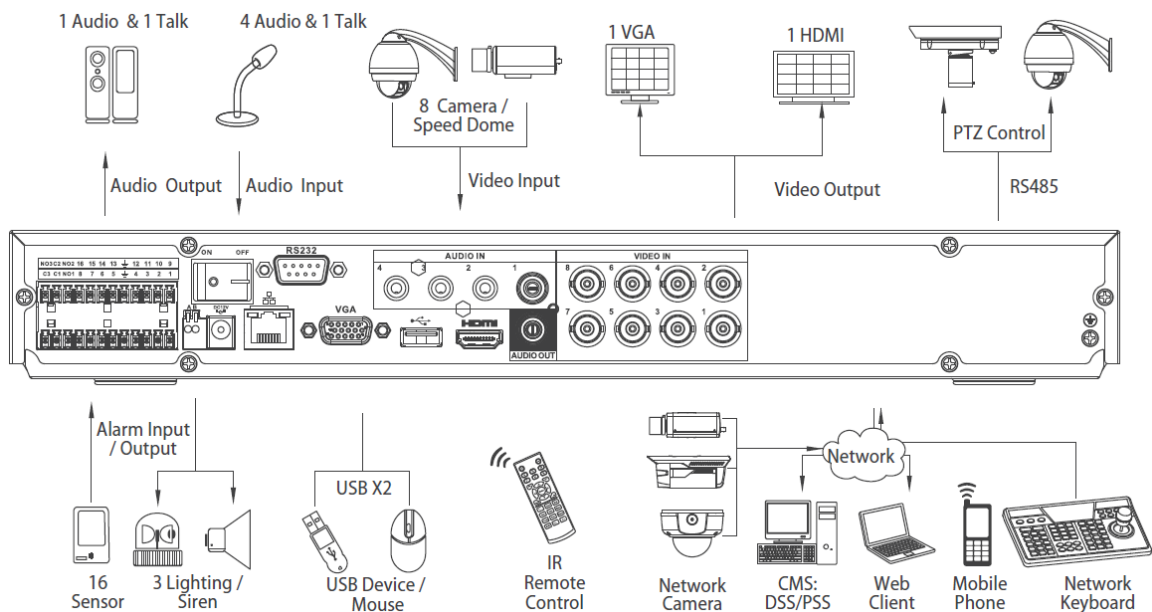

DH-HCVR7204/7208A-V2

	Next camera, Previous camera, Full screen, Repeat, Shuffle, Backup selection, Digital zoom
Backup Mode	USB Device/Internal SATA burner/Network
Network	
Ethernet	RJ-45 port (10/100M/1000M)
Network Functions	HTTP, IPv4/IPv6, TCP/IP, UPNP, RTSP, UDP, SMTP, NTP, DHCP, DNS, PPPOE, DDNS, FTP, IP Filter, SNMP, P2P
Max. User Access	128 users
Smart Phone	iPhone, iPad, Android, Windows Phone
Storage	
Internal HDD	2 SATA ports, up to 8TB
Auxiliary Interface	
USB Interface	2 ports (1 Rear), USB2.0
RS485	1 port, For PTZ control
General	
Power Supply	DC12V/5A
Power Consumption	15W(without HDD)
Working Environment	-10°C ~ +55°C / 10%~90%RH / 86~106kpa
Dimension(W×D×H)	1U, 375mm×285mm×55mm
Weight	2.35KG(without HDD)

System Connection

*Takes HCVR7208A-V2 as an example

Dahua Technology Co., Ltd.

1199' BinAn Road, Binjiang District, Hangzhou, China

Tel: +86-571-87688883

Fax: +86-571-87688815

Email: overseas@dahuatech.com

www.dahuatech.com