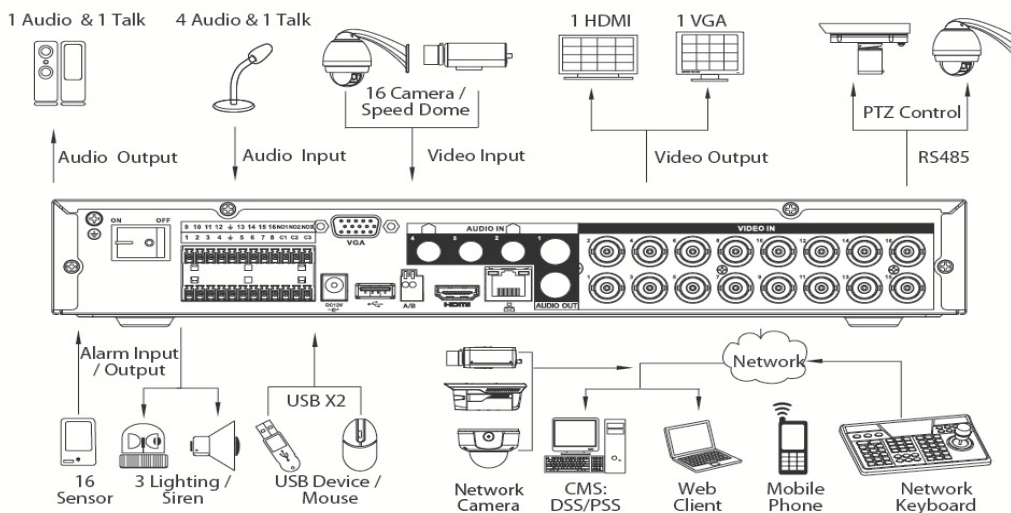

DH-HCVR4104/4108/4116HE-S2

Backup Mode	USB Device/Internal SATA burner/Network	
Network		
Ethernet	RJ-45 port (10/100M)	
Network Functions	HTTP, IPv4/IPv6, TCP/IP, UPNP, RTSP, UDP, SMTP, NTP, DHCP, DNS, PPPOE, DDNS, FTP, IP Filter, SNMP, P2P	
Max. User Access	128 users	
Smart Phone	iPhone, iPad, Android, Windows Phone	
Storage		
Internal HDD	1 SATA port, up to 4TB	
Auxiliary Interface		
USB Interface	2 ports(1 Rear), USB2.0	
RS485	1 port, For PTZ Control	
General		
Power Supply	DC12V/1.5A	DC12V/2A
Power Consumption	10W(without HDD)	
Working Environment	-10°C ~ +55°C / 10%~90%RH / 86~106kpa	
Dimension(W×D×H)	Mini 1U, 325mm×255mm×55mm	
Weight	1.5KG(without HDD)	

System Connection

*Takes HCVR4116HE-S2 as an example

Dahua Technology Co., Ltd.

1199' BinAn Road, Binjiang District, Hangzhou, China

Tel: +86-571-87688883

Fax: +86-571-87688815

Email: overseas@dahuatech.com

www.dahuatech.com

*Design and specifications are subject to change without notice.

© 2015 Dahua Technology Co., Ltd.