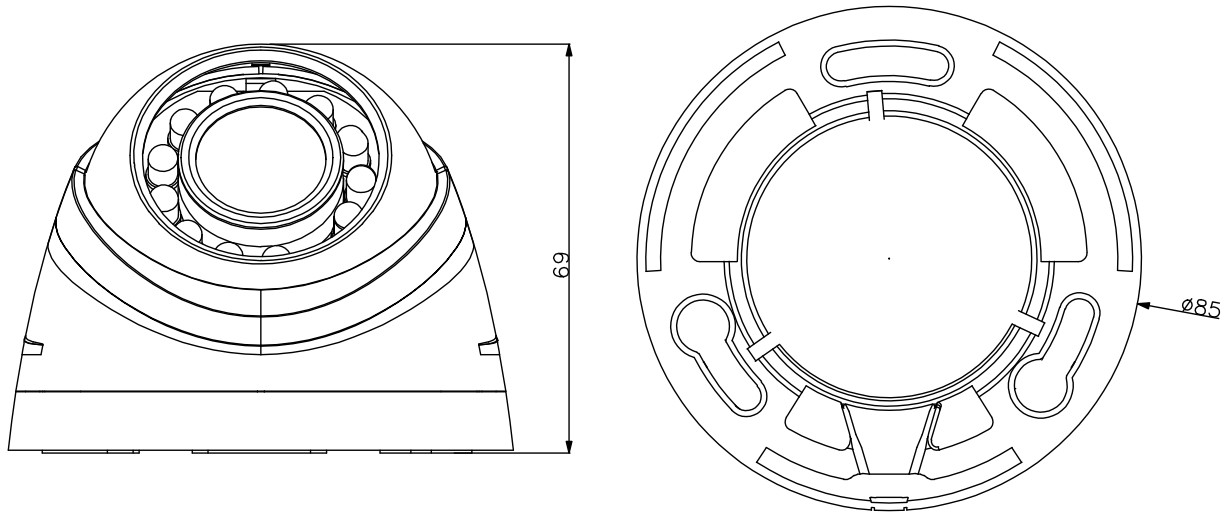

DH-HAC-HDW1100R

Dimensions (mm)