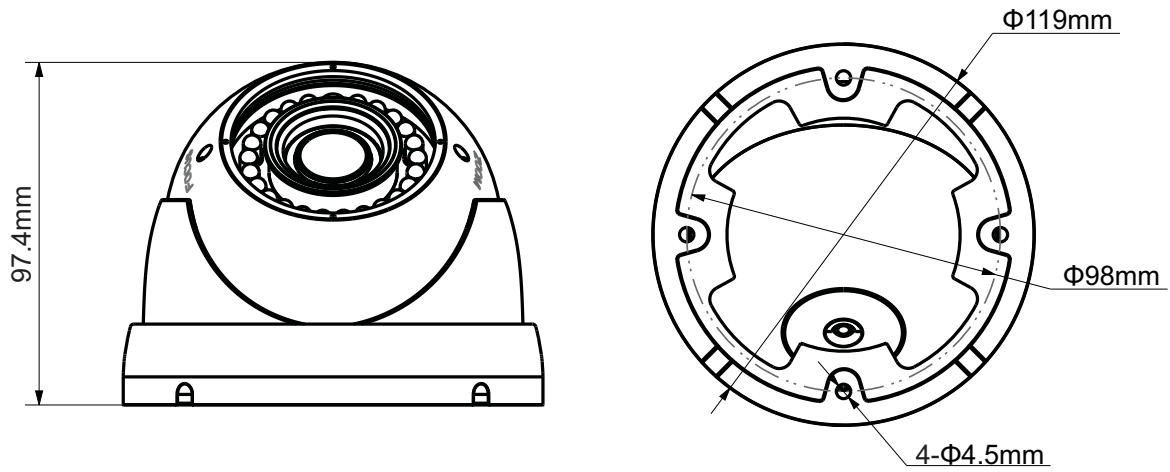

DH-HAC-HDW1100R-VF

1Megapixel 720P IR HDCVI Dome Camera

Features

- 1/2.9" 1Megapixel CMOS
- 25/30fps@720P
- High speed, long distance real-time transmission
- Day/Night(ICR), AWB, AGC, BLC, 2D-DNR
- 2.7~12mm vari-focal lens
- Max. IR LEDs length 30m, Smart IR
- IP66, DC12V

DH-HAC-HDW1100R-VF

Technical Specifications

Model	DH-HAC-HDW1100RP-VF	DH-HAC-HDW1100RN-VF
Camera		
Image Sensor	1/2.9" 1Megapixel CMOS	
Effective Pixels	1280(H)×720(V)	
Electronic Shutter	1/50s~1/100,000s	1/60s~1/100,000s
Video Frame Rate	25fps@720P	30fps@720P
Synchronization	Internal	
Min. Illumination	0.01Lux@F1.2(AGC ON), 0Lux IR on	
Video Output	1-channel BNC HDCVI high definition video output	
Camera Features		
Max. IR LEDs Length	30m, Smart IR	
Day/Night	Auto(ICR) / Color / B/W	
Noise Reduction	2D	
Lens		
Focal Length	2.7~12mm	
Angle of View	H: 105.5° ~32.9°	
Lens Type	Manual / Fixed Iris	
Mount Type	Φ14	
General		
Power Supply	DC12V±10%	
Power Consumption	Max 2.8W	
Working Environment	-30°C~+60°C / Less than 95%RH (no condensation)	
Transmission Distance	Over 500m via 75-3 coaxial cable	
Ingress Protection	IP66	
Dimensions	Φ119mm×97.4mm	
Weight	0.55kg	
Material	Metal	

DH-HAC-HDW1100R-VF

Dimensions (mm)

Dahua Technology Co., Ltd.

1199 BinAn Road, Binjiang District, Hangzhou, China

Tel: +86-571-87688883

Fax: +86-571-87688815

Email: overseas@dahuatech.com

www.dahuasecurity.com