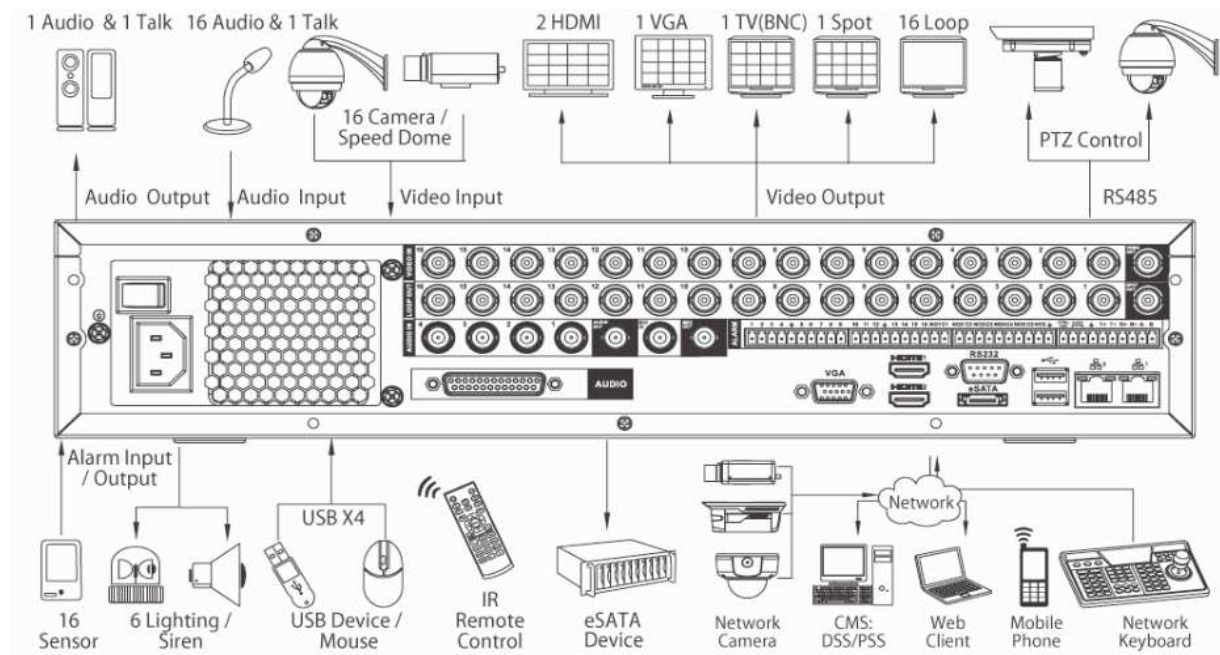

DH-DVR7804/7808/7816S-U

System Connection

* Takes DVR7816S-U as an example

Dahua Technology Co., Ltd.

1199' BinAn Road, Binjiang District, Hangzhou, China

Tel: +86-571-87688883

Fax: +86-571-87688815

Email: overseas@dahuatech.com

www.dahuatech.com

*Design and specifications are subject to change without notice.

© 2014 Dahua Technology Co., Ltd.