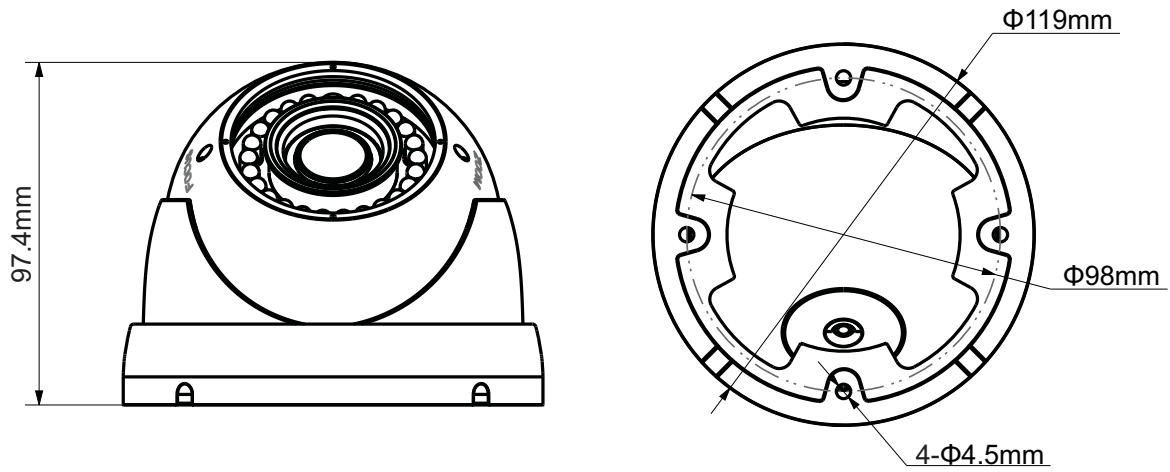

DH-CA-DW181R-VF

720TVL HDIS Day/Night IR Dome Camera

Features

- 1/3" HDIS
- High resolution of 720TVL
- Day/Night(ICR), AWB, AGC, BLC
- 2.7~12mm vari-focal lens
- Max. IR LEDs length 30m, Smart IR
- IP66, DC12V

DH-CA-DW181R-VF

Technical Specifications

Model	DH-CA-DW181RP-VF	DH-CA-DW181RN-VF
Camera		
Image Sensor	1/3" HDIS	
Effective Pixels	960(H)×480(V)	
Horizontal Resolution	720TVL	
Electronic Shutter	1/50s~1/100,000s	1/60s~1/100,000s
Synchronization	Internal	
Min. Illumination	0.02Lux@F1.2(AGC ON), 0Lux IR on	
S/N Ratio	More than 65dB (AGC Off)	
Video Output	1Vp-p Composite Output (75Ω/BNC)	
Camera Features		
Max. IR LEDs Length	30m, Smart IR	
Day/Night	Auto(ICR) / Color / B/W	
Noise Reduction	2D	
Lens		
Focal Length	2.7~12mm	
Lens Type	Manual / Fixed Iris	
Mount Type	Φ14	
General		
Power Supply	DC12V±10%	
Power Consumption	2.8W	
Working Environment	-40°C~+60°C / Less than 95%RH (no condensation)	
Ingress Protection	IP66	
Dimensions	Φ119mm×97.4mm	
Weight	0.55kg	

DH-CA-DW181R-VF

Dimensions (mm)

Dahua Technology Co., Ltd.

1199 BinAn Road, Binjiang District, Hangzhou, China

Tel: +86-571-87688883

Fax: +86-571-87688815

Email: overseas@dahuatech.com

www.dahuasecurity.com