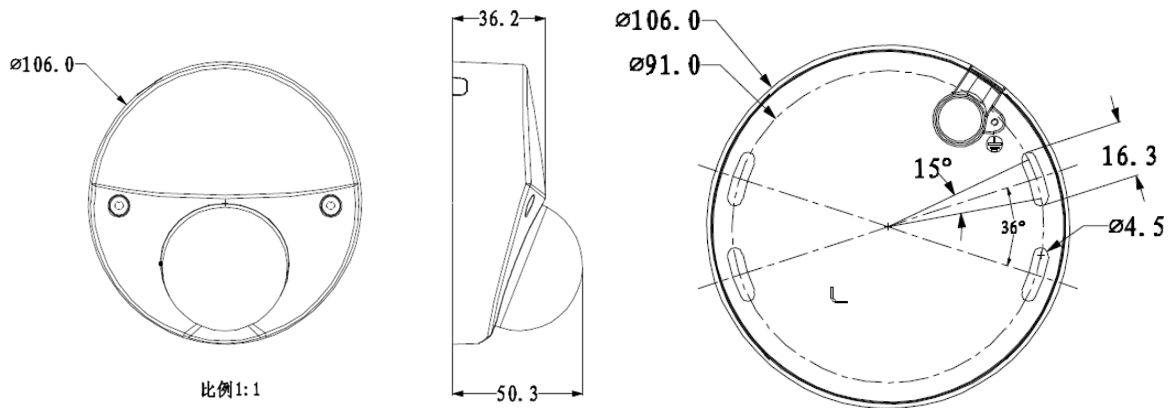

## Technical Specifications

<b>Model</b>	<b>DH-IPC-HDBW4421F-AS</b>	
<b>Camera</b>		
Image Sensor	1/3" 4Megapixel progressive scan CMOS	
Effective Pixels	2688(H)x1520(V)	
Scanning System	Progressive	
Electronic Shutter Speed	Auto/Manual, 1/3(4)~1/100000s	
Min. Illumination	0.01lux/F2.0(color),0lux/F2.0 (IR on)	
S/N Ratio	More than 50dB	
Video Output	N/A	
<b>Camera Features</b>		
Max. IR LEDs Length	20m	
Day/Night	Auto(ICR)/Color/B/W	
Backlight Compensation	BLC / HLC / WDR(120dB)	
White Balance	Auto/Manual	
Gain Control	Auto/Manual	
Noise Reduction	3D	
Privacy Masking	Up to 4 areas	
<b>Lens</b>		
Focal Length	3.6mm (2.8mm,6mm optional)	
Max Aperture	F1.8(F2.0,F1.8)	
Focus Control	Manual	
Angle of View	H:84°(106°/56°)	
Lens Type	Fixed lens	
Mount Type	Board-in Type	
<b>Video</b>		
Compression	H.264/H.264H/H.264B/MJPEG	
Resolution	4M(2560x1440)/3M(2304x1296)/1080P(1920x1080)/1.3M(1280x960)/720P(1280x720)/ D1(704x576/704x480) / CIF(352x288/352x240)	
Frame Rate	Main Stream	4M(1~20fps)/3M(1~25/30fps)
	Sub Stream	D1/CIF(1 ~ 25/30fps)
	Third Stream	720P(1-20fps)
Bit Rate	H.264: 32K ~ 10Mbps	
Corridor Mode	Support	
<b>Audio</b>		
Compression	G.711a/G.711u/PCM	
Interface	1/1 channel In/Out	
<b>Smart Function</b>		
Smart detection	Tripwire	
	Intrusion	
	Scene change	
	Face detect	

## Dimensions (mm)